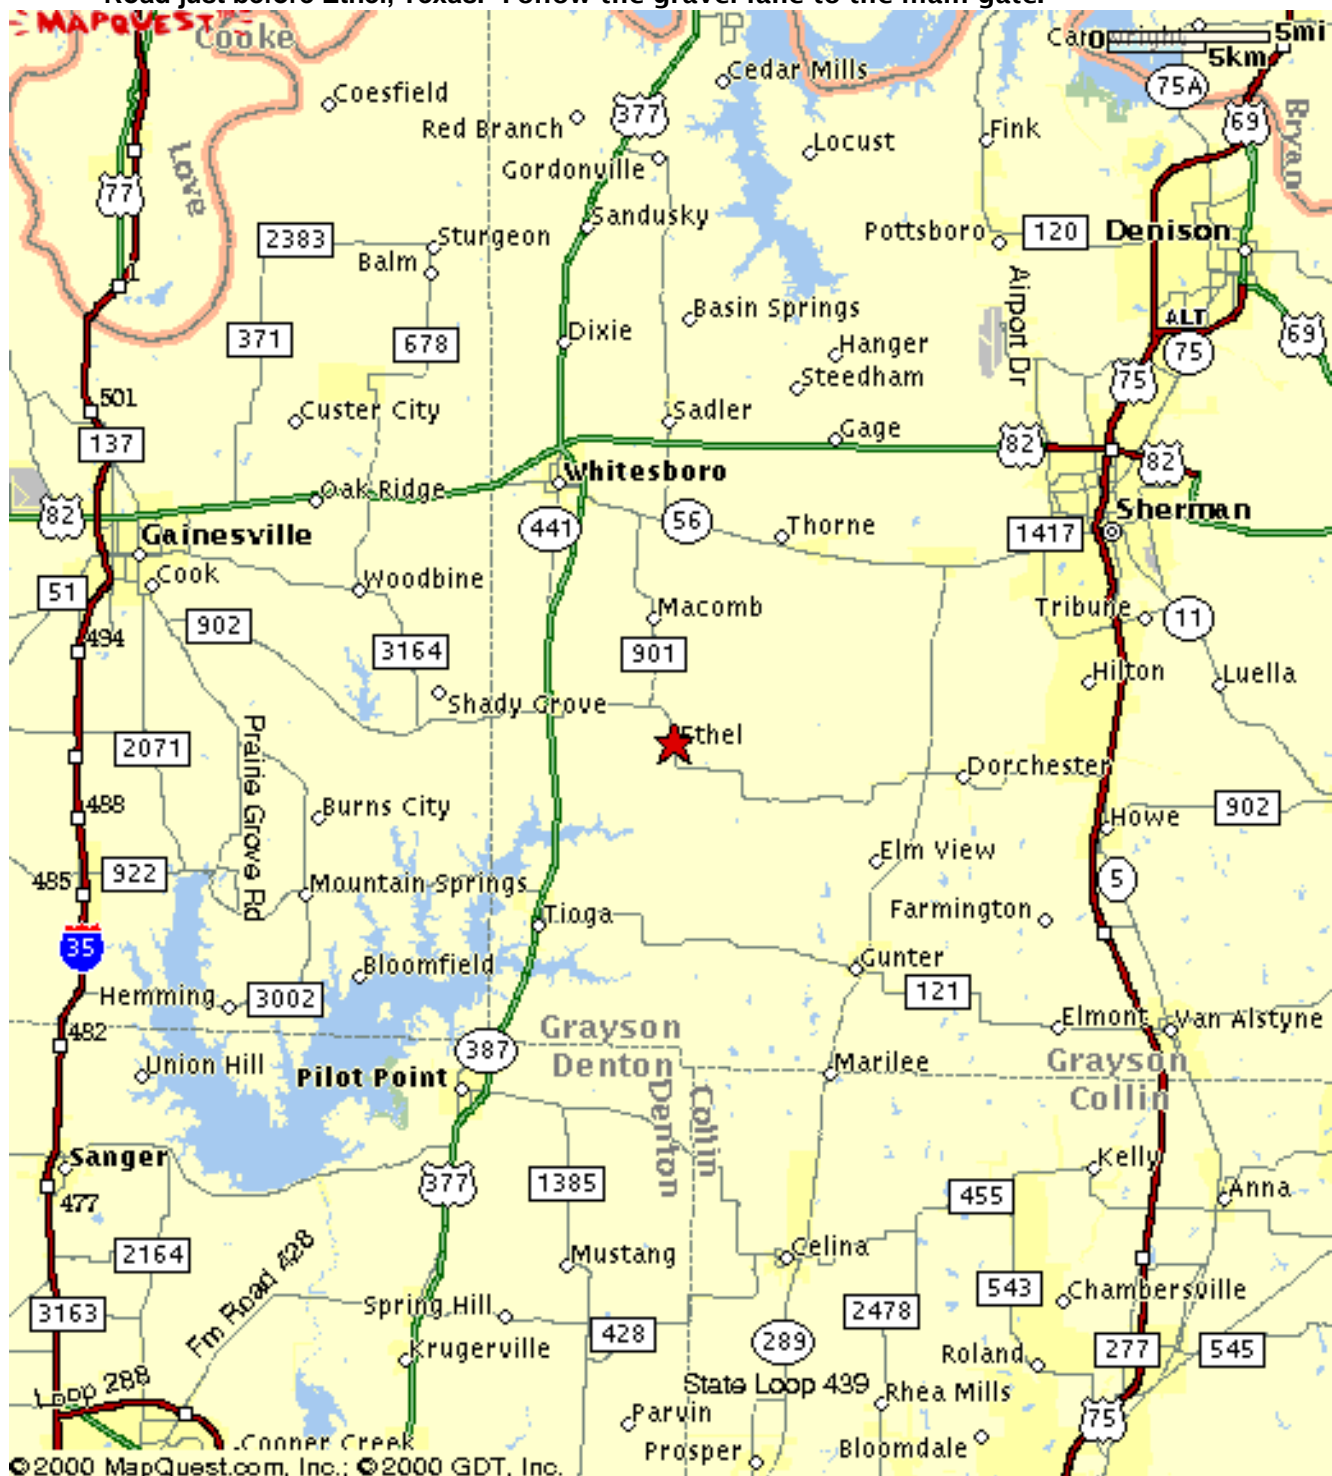

TREE FARM LOCATION MAP, COLLINSVILLE, TEXAS - Situated Five Miles East of Collinsville, Texas off FM 902. Turn South onto Jenkins Road. Physical Address is 695 Jenkins Road, Collinsville, TX 76233.

- **Driving Directions From Interstate 35 (Valley View, Texas)**, travel East on FM922. Turn North onto SH 377 and travel to Collinsville, Texas. Travel East on FM902 past Ethel, Texas
- **Driving Directions From Dallas**, Travel North on US75 (Central Expressway) or SH289 (Preston Road) to FM902. Turn onto FM902 and travel west towards Collinsville. Turn south onto Jenkins Road just before Ethel, Texas. Follow the gravel lane to the main gate.

SHADEMAKER

Postal Address- 5505 Muirfield Court ● Flower Mound, TX ● 75022-6489 USA

817.430.8716 ☎ 817.491.3474 (fax) sales@shademakertrees.com (e-mail)

TREE FARM LOCATION MAP, COLLINSVILLE, TEXAS - Situated Five Miles East of Collinsville, Texas off FM 902. Turn South onto Jenkins Road. Physical Address is 695 Jenkins Road, Collinsville, TX 76233.

- **Driving Directions From Interstate 35 (Valley View, Texas)**, travel East on FM922. Turn North onto SH 377 and travel to Collinsville, Texas. Travel East on FM902 past Ethel, Texas
- **Driving Directions From Dallas**, Travel North on US75 (Central Expressway) or SH289 (Preston Road) to FM902. Turn onto FM902 and travel west towards Collinsville. Turn south onto Jenkins Road just before Ethel, Texas. Follow the gravel lane to the main gate.